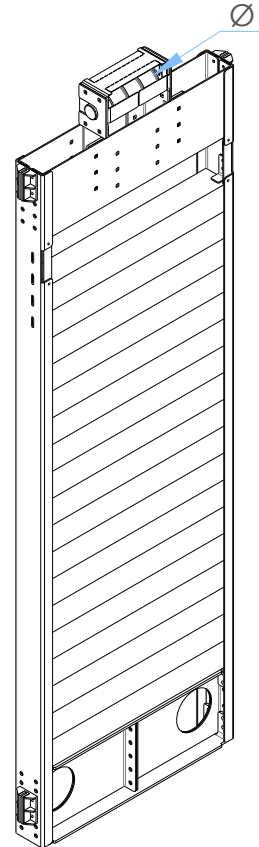

# technical sheet

**product name:**

cwt frame 2.1 single row-belt

please check the dimensions at our technical tables.

[professorelevator.com](http://professorelevator.com)