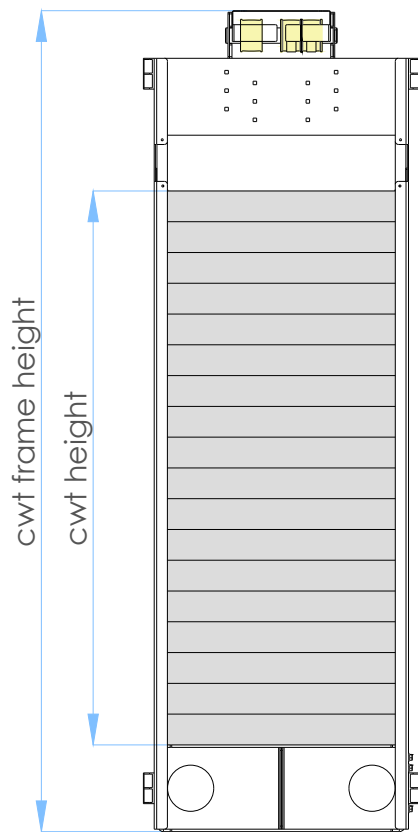

# technical sheet

**product name:**

cwt frame 2.1 single row-belt

please check the dimensions at our technical tables.

[professorelevator.com](http://professorelevator.com)