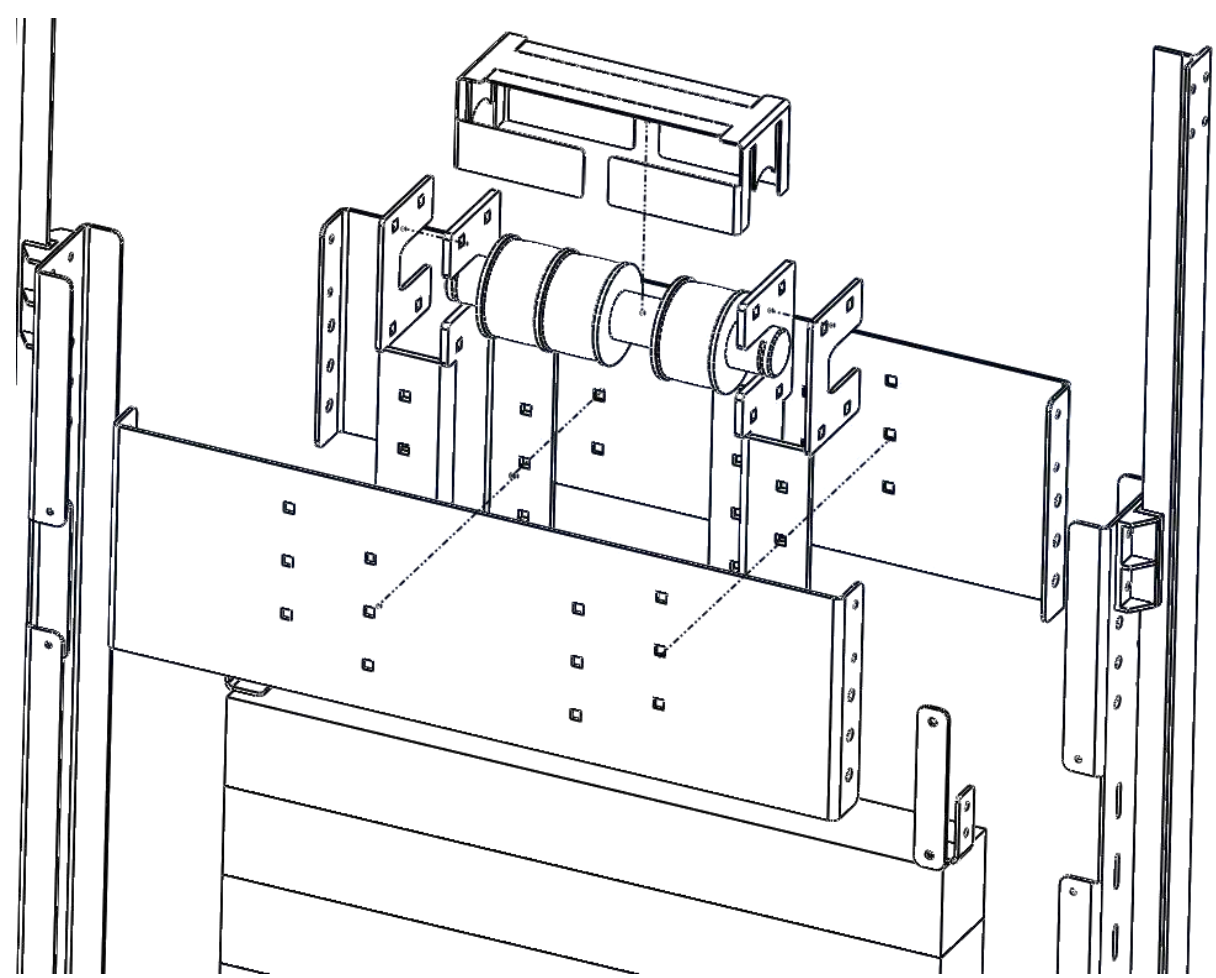

2:1 COUNTER-WEIGHT FRAME SINGLE ROW BELT

CWT Frame

Installation Manual