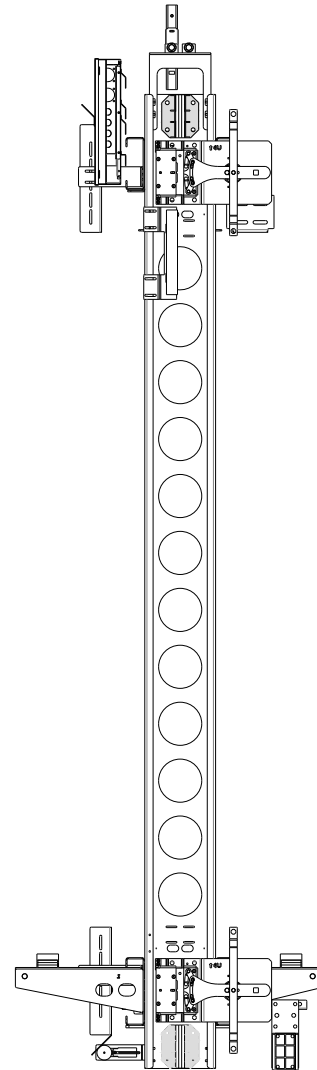

# technical sheet

**product name:**  
cabin frame G type 1.1

please check the dimensions at our technical tables.