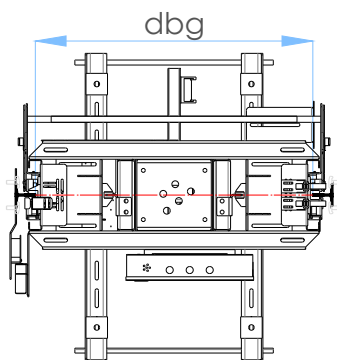

# technical sheet

**product name:**  
cabin frame G type 1.1

please check the dimensions at our technical tables.