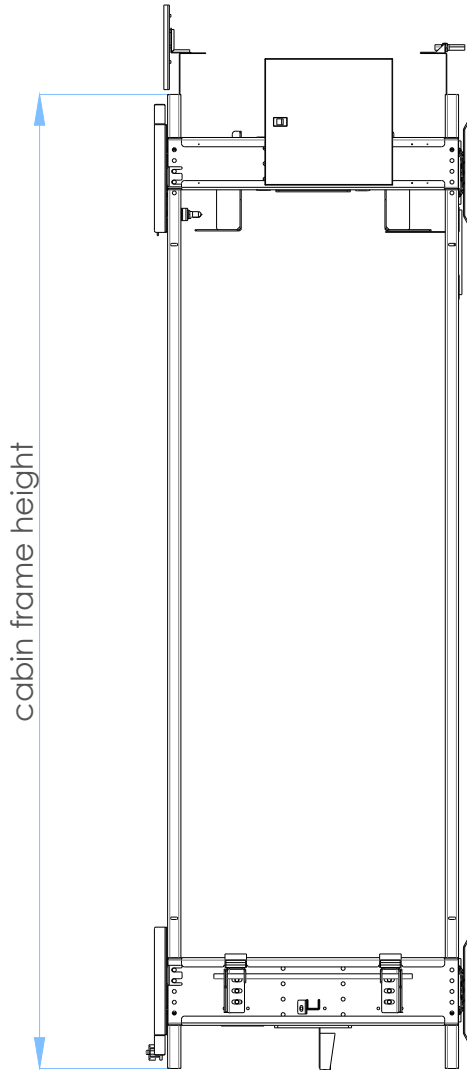

# technical sheet

**product name:**  
cabin frame G type 1.1

please check the dimensions at our technical tables.