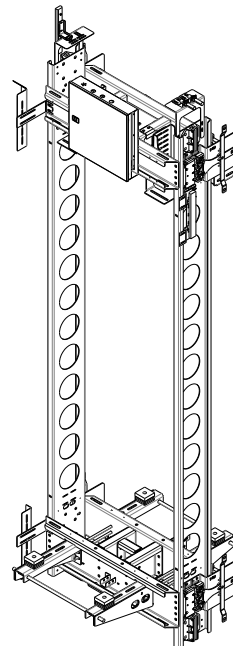

# technical sheet

**product name:**  
cabin frame G type 1.1

please check the dimensions at our technical tables.