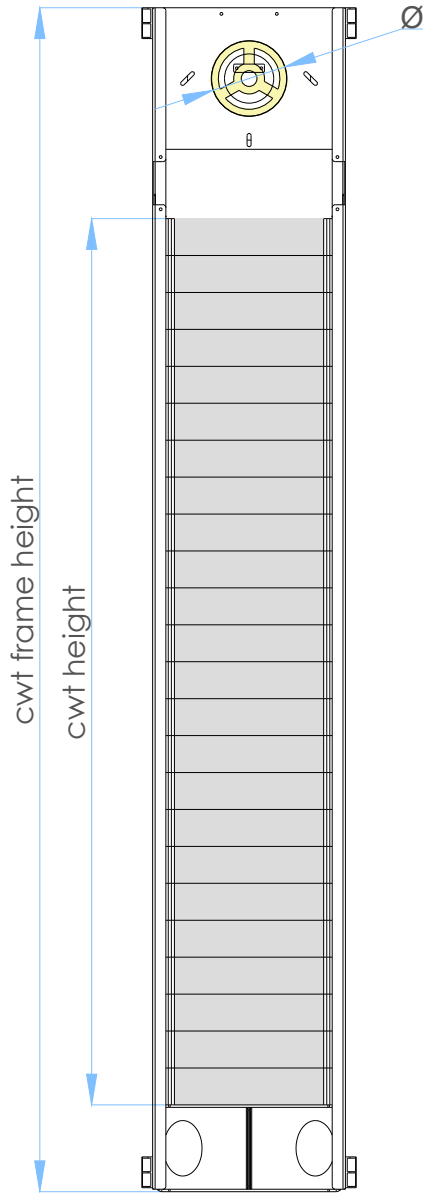

# technical sheet

**product name:**  
cwt frame 2.1 single row

please check the dimensions at our technical tables.

[professorelevator.com](http://professorelevator.com)