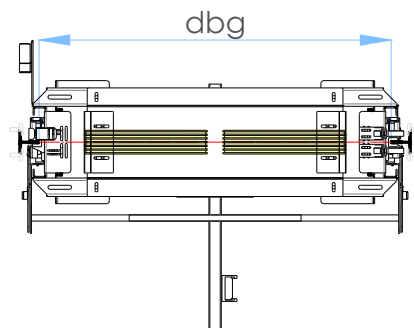

# technical sheet

**product name:**

cabin frame G type 2.1 pulleys at top

please check the dimensions at our technical tables.