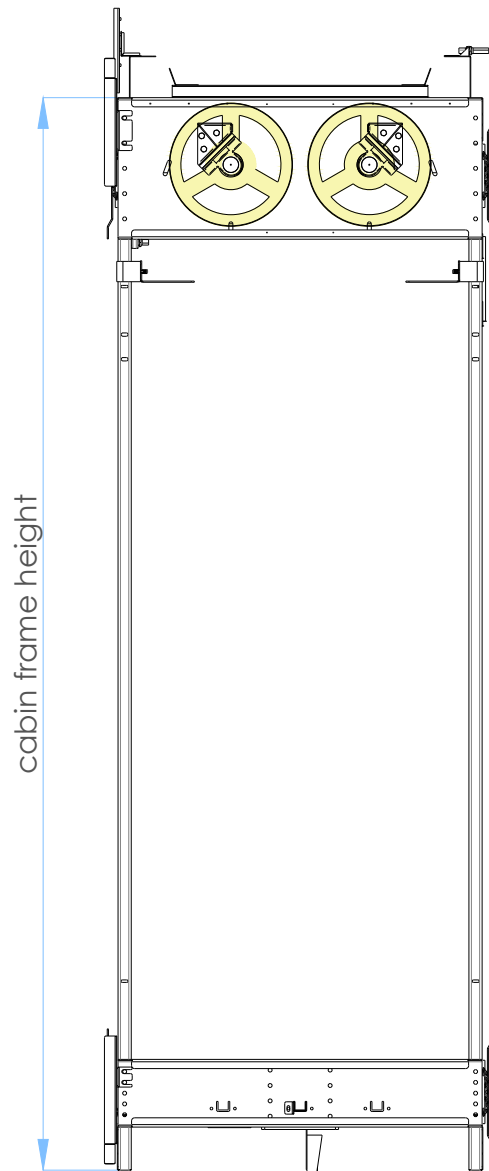

# technical sheet

**product name:**

cabin frame G type 2.1 pulleys at top

please check the dimensions at our technical tables.