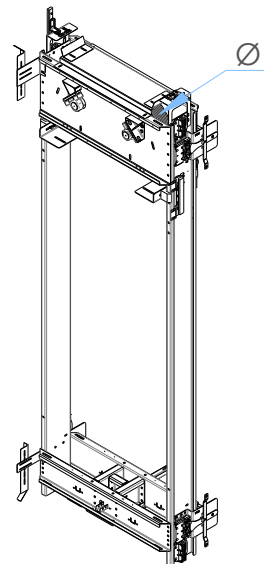

# technical sheet

**product name:**

cabin frame G type 2.1 pulleys at top

please check the dimensions at our technical tables.