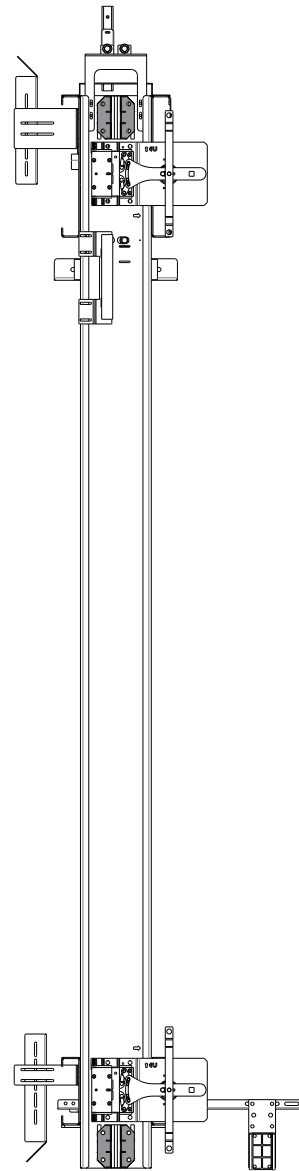

# technical sheet

**product name:**

cabin frame G type 2.1 pulleys at top

please check the dimensions at our technical tables.