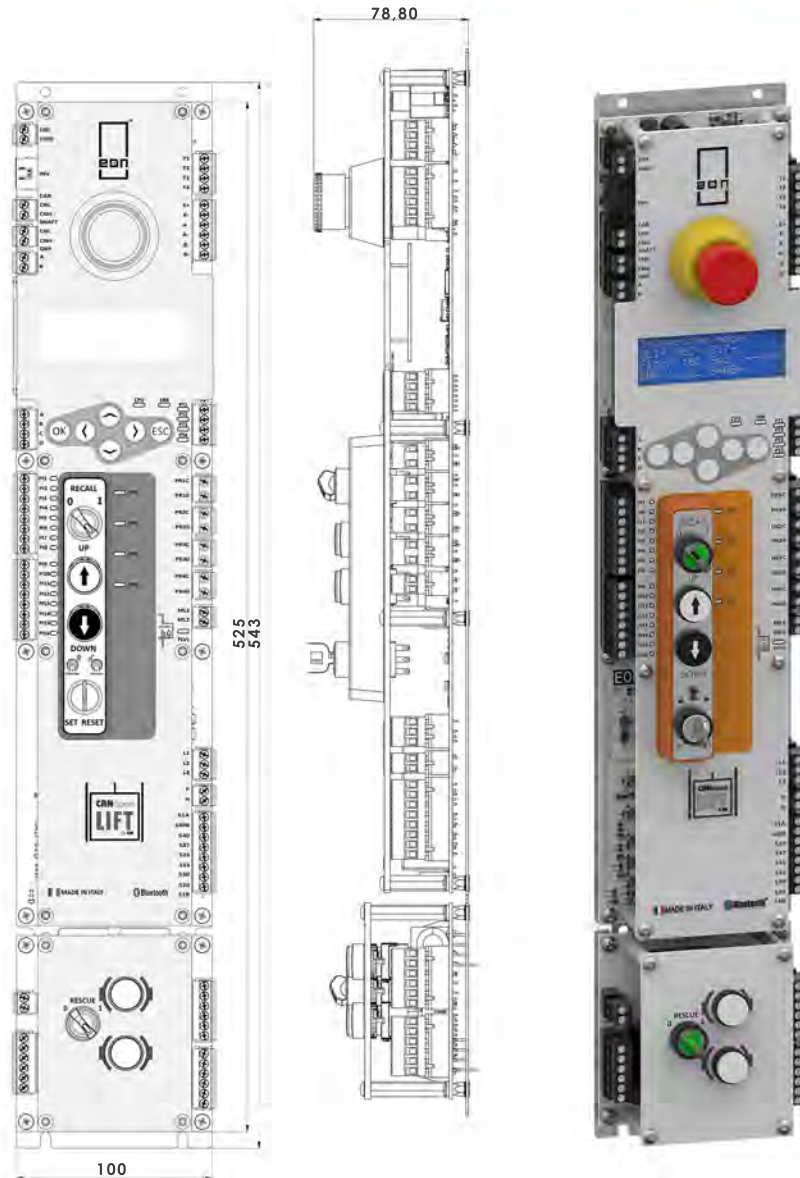

vertical intelligence

EON Controller

Technical Features

CANopen CIA 417

Up to 64 stops

Up to 3 entrances

Up to 4 m/s cabin speed

Groups operation up to 8 lifts

Contactless

Compatible with Gearless, Gearbox, Hydraulic drives

Compatible with EN-81/20-50 (Previous and additional norms are optional)

EON Connect mobile application (iOS and Android)

Flexible for customised mechanical applications