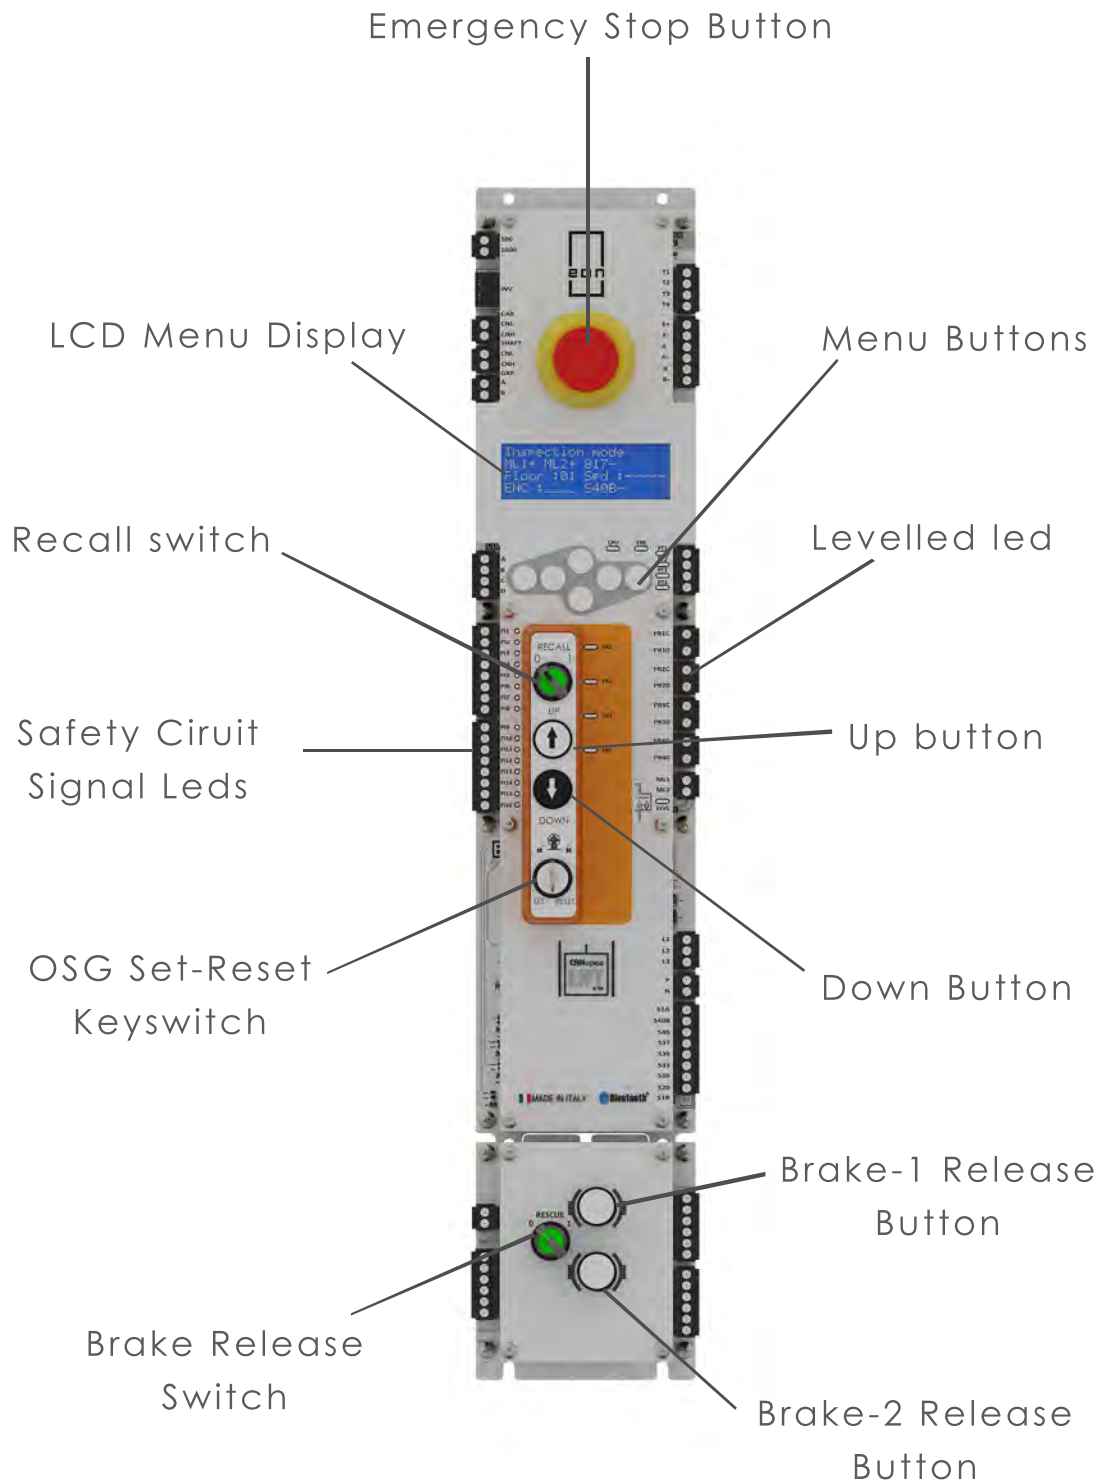

vertical intelligence

EON Controller

Technical Features

CANopen CIA 417

Up to 64 stops

Up to 3 entrances

Up to 4 m/s cabin speed

Groups operation up to 8 lifts

Contactless

Compatible with Gearless, Gearbox, Hydraulic drives

Compatible with EN-81/20-50 (Previous and additional norms are optional)

EON Connect mobile application (iOS and Android)

Flexible for customised mechanical applications