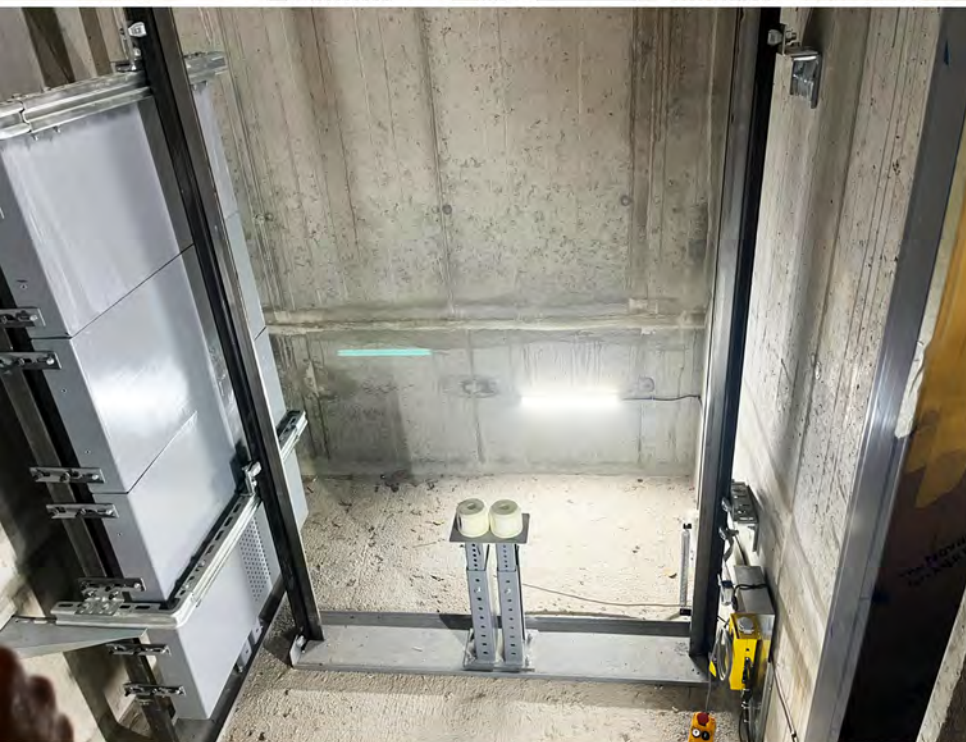

SLOVAKIA

custom
designed
laminate
cabin with
with
decorative
stainless steel
accessories

RUSSIA

MRL
Model 1000
Duplex
1 m/s
630 kg
4 stops

ROMANIA

MRL
Model 1000
1m/s
630kg
8stops

AUSTRIA

MRL
Model 1000
0,63m/s
1600kg
3 stops