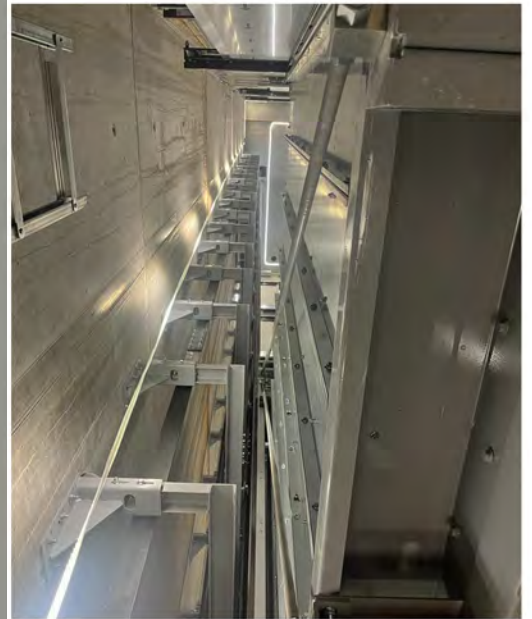

professor
elevator

Head Office: İstanbul / Turkey

Branch Office: Bratislava / Slovakia

Distributor Office: Milano / Italy

Export Distributor: Yeterlift Exclusive

ALL AROUND THE WORLD!

DENMARK

MRL
Model 1040
0,5 m/s
8000 kg
5 stops

NATURAL HISTORY MUSEUM @COPENHAGEN,
DENMARK

DENMARK

MRL
Model 2000
1 m/s
1125 kg
4 stops

LANGEBROGADE PROJECT @COPENHAGEN,
DENMARK

SLOVAKIA

pictured
glass
cabin with
decorative
stainless steel
accessories

DENMARK