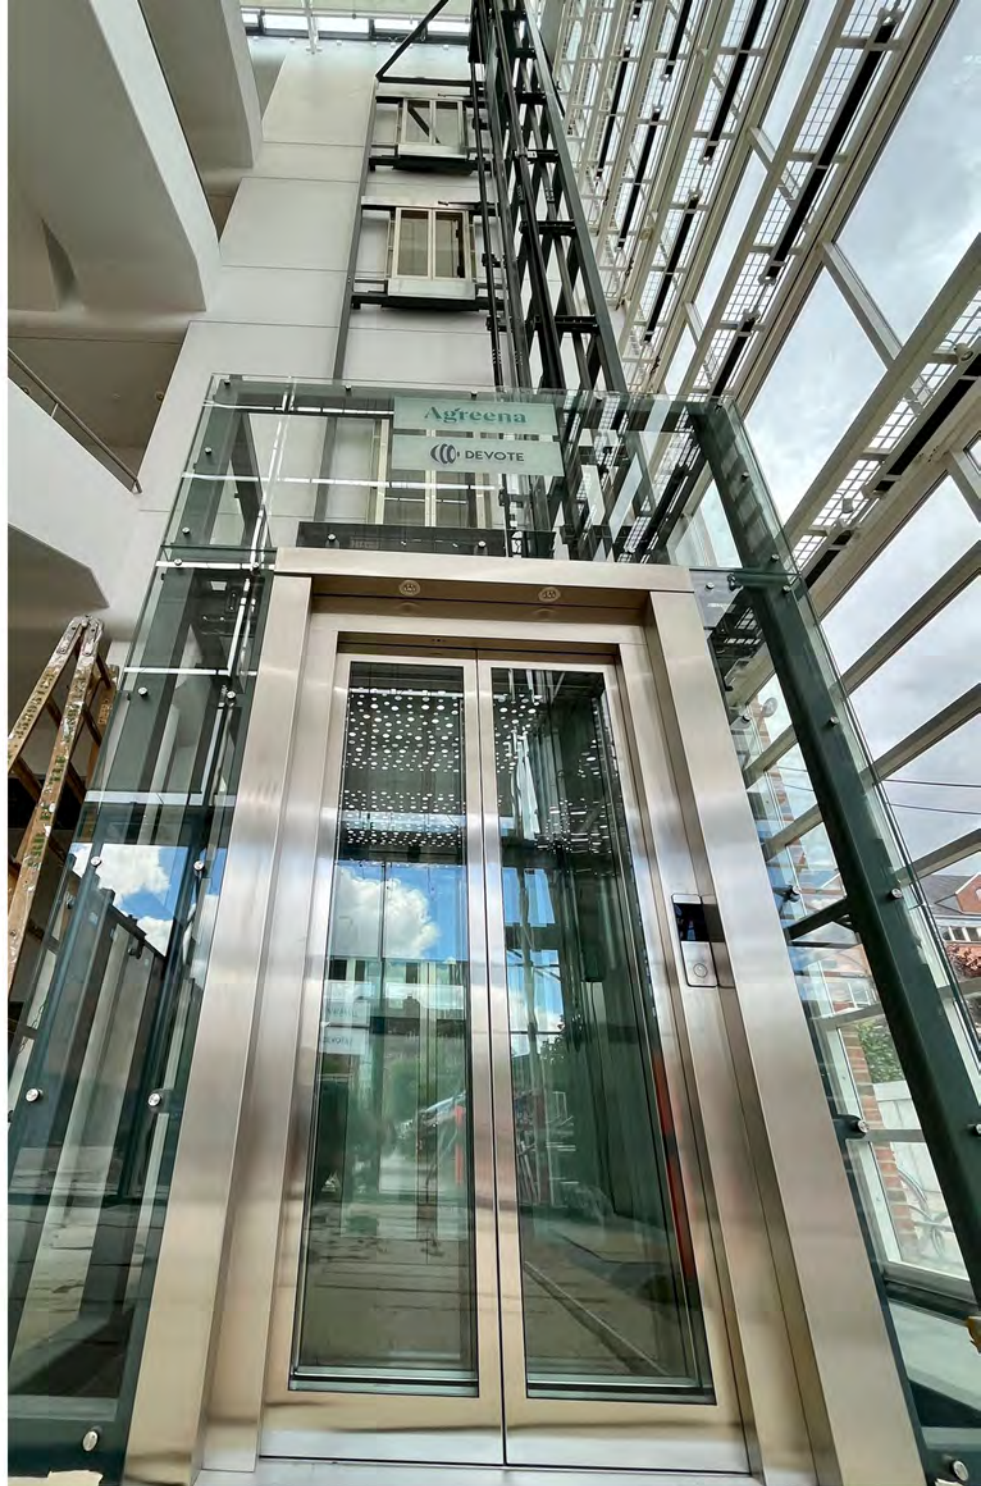

NATURAL HISTORY MUSEUM @COPENHAGEN,
DENMARK

DENMARK

MRL
Model 2000
1 m/s
1125 kg
4 stops

LANGEBROGADE PROJECT @COPENHAGEN,
DENMARK

SLOVAKIA

pictured
glass
cabin with
decorative
stainless steel
accessories

DENMARK