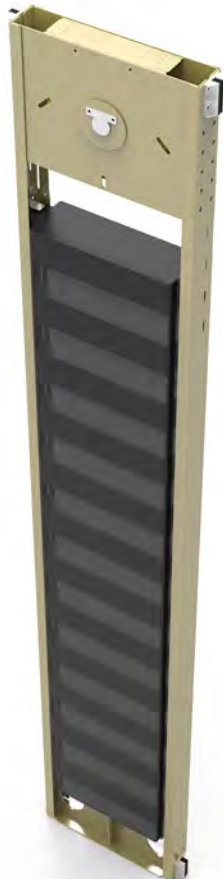

CWT Frame

1:1 Single Row

2:1 Double Row

2:1 Single Row

2:1 Single Row Belt

1:1 Single Row CWT Frame

3D View

1:1 Single Row CWT Frame

2D View

please check the dimensions at our technical tables.

2:1 Double Row CWT Frame

3D View

2:1 Double Row CWT Frame

2D View

please check the dimensions at our technical tables.

2:1 Single Row CWT Frame

3D View

2:1 Single Row CWT Frame

2D View

please check the dimensions at our technical tables.

2:1 Single Row-Belt CWT Frame

3D View

please check the dimensions at our technical tables.

1:1 single row

2:1 double row

capacity	1000kg	1275kg	1600kg	2000kg
no of passengers	13	17	20	26
CWT DBG [mm]	1010	1010	1010	1010
CWT length [mm]	960	960	960	960
CWT height [mm]	1800	2040	1680	2160
CWT frame height [mm]	2770	3010	2650	3130
pulley dia[mm] x channel x rope dia [mm]	Ø400*5*Ø10	Ø400*7*Ø10	Ø485*5*Ø12	Ø485*5*Ø12
CWT weight [kg] (approx.)	1500	1700	1950	2500