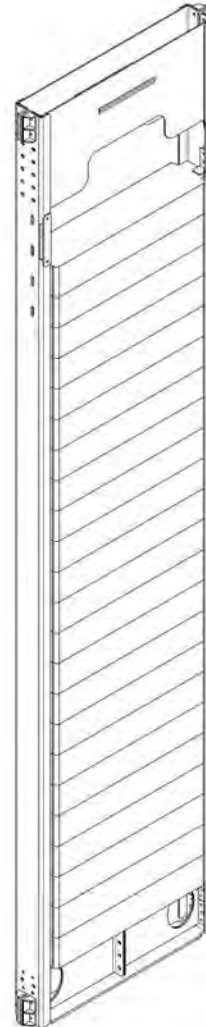

CWT Frame

1:1 Single Row

2:1 Double Row

2:1 Single Row

2:1 Single Row Belt

1:1 Single Row CWT Frame

3D View

1:1 Single Row CWT Frame

2D View

please check the dimensions at our technical tables.

2:1 Double Row CWT Frame

3D View

2:1 Double Row CWT Frame

2D View

please check the dimensions at our technical tables.

2:1 Single Row CWT Frame

3D View

2:1 Single Row CWT Frame

2D View

please check the dimensions at our technical tables.

2:1 Single Row-Belt CWT Frame

3D View

please check the dimensions at our technical tables.

1:1 single row

2:1 double row

capacity	1000kg	1275kg	1600kg	2000kg
no of passengers	13	17	20	26
CWT DBG [mm]	1010	1010	1010	1010
CWT length [mm]	960	960	960	960
CWT height [mm]	1800	2040	1680	2160
CWT frame height [mm]	2770	3010	2650	3130
pulley dia[mm] x channel x rope dia [mm]	Ø400*5*Ø10	Ø400*7*Ø10	Ø485*5*Ø12	Ø485*5*Ø12
CWT weight [kg] (approx.)	1500	1700	1950	2500