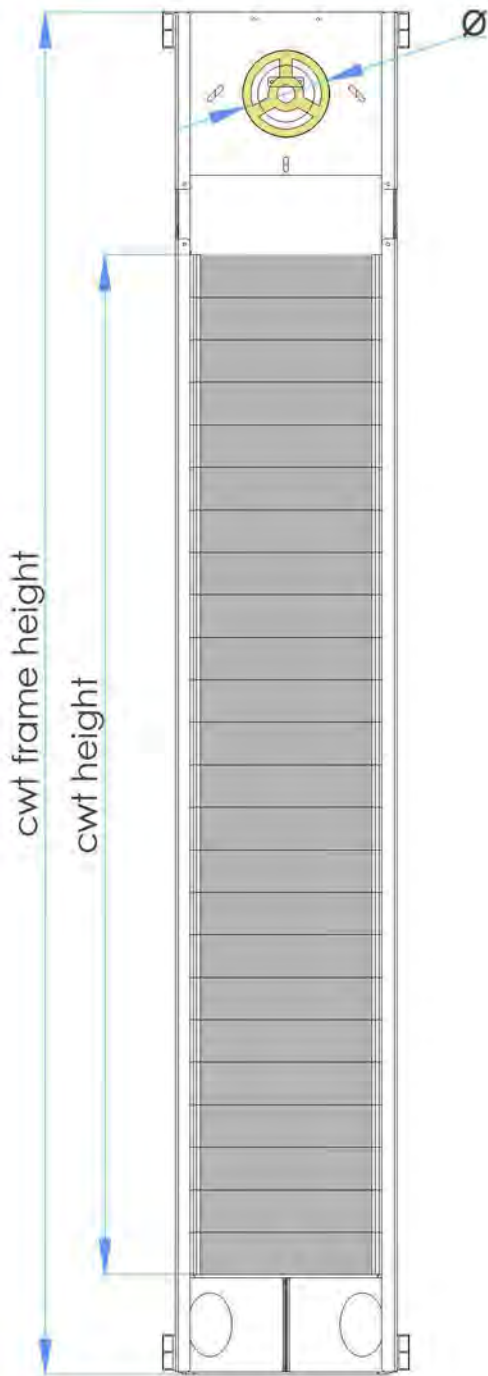

CWT Frame

1:1 Single Row

2:1 Double Row

2:1 Single Row

2:1 Single Row Belt

1:1 Single Row CWT Frame

3D View

1:1 Single Row CWT Frame

2D View

please check the dimensions at our technical tables.

2:1 Double Row CWT Frame

3D View

2:1 Double Row CWT Frame

2D View

please check the dimensions at our technical tables.

2:1 Single Row CWT Frame

3D View

2:1 Single Row CWT Frame

2D View

please check the dimensions at our technical tables.

2:1 Single Row-Belt CWT Frame

3D View

please check the dimensions at our technical tables.

1:1 single row

2:1 double row

capacity	1000kg	1275kg	1600kg	2000kg
no of passengers	13	17	20	26
CWT DBG [mm]	1010	1010	1010	1010
CWT length [mm]	960	960	960	960
CWT height [mm]	1800	2040	1680	2160
CWT frame height [mm]	2770	3010	2650	3130
pulley dia[mm] x channel x rope dia [mm]	Ø400*5*Ø10	Ø400*7*Ø10	Ø485*5*Ø12	Ø485*5*Ø12
CWT weight [kg] (approx.)	1500	1700	1950	2500