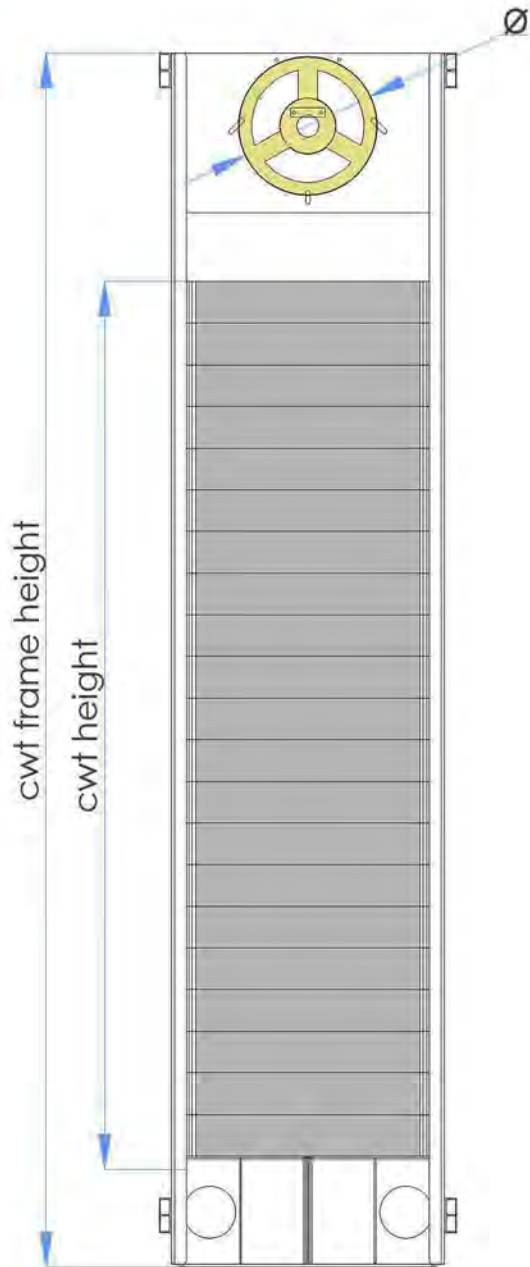

CWT Frame

1:1 Single Row

2:1 Double Row

2:1 Single Row

2:1 Single Row Belt

1:1 Single Row CWT Frame

3D View

1:1 Single Row CWT Frame

2D View

please check the dimensions at our technical tables.

2:1 Double Row CWT Frame

3D View

2:1 Double Row CWT Frame

2D View

please check the dimensions at our technical tables.

2:1 Single Row CWT Frame

3D View

2:1 Single Row CWT Frame

2D View

please check the dimensions at our technical tables.

2:1 Single Row-Belt CWT Frame

3D View

please check the dimensions at our technical tables.

1:1 single row

2:1 double row

capacity	1000kg	1275kg	1600kg	2000kg
no of passengers	13	17	20	26
CWT DBG [mm]	1010	1010	1010	1010
CWT length [mm]	960	960	960	960
CWT height [mm]	1800	2040	1680	2160
CWT frame height [mm]	2770	3010	2650	3130
pulley dia[mm] x channel x rope dia [mm]	Ø400*5*Ø10	Ø400*7*Ø10	Ø485*5*Ø12	Ø485*5*Ø12
CWT weight [kg] (approx.)	1500	1700	1950	2500