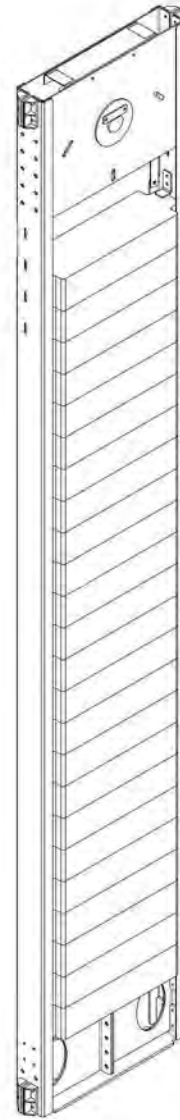

CWT Frame

1:1 Single Row

2:1 Double Row

2:1 Single Row

2:1 Single Row Belt

1:1 Single Row CWT Frame

3D View

1:1 Single Row CWT Frame

2D View

please check the dimensions at our technical tables.

2:1 Double Row CWT Frame

3D View

2:1 Double Row CWT Frame

2D View

please check the dimensions at our technical tables.

2:1 Single Row CWT Frame

3D View

2:1 Single Row CWT Frame

2D View

please check the dimensions at our technical tables.

2:1 Single Row-Belt CWT Frame

3D View

please check the dimensions at our technical tables.

1:1 single row

capacity	320 kg	400 kg	450 kg	630 kg	800 kg	1000 kg
no of passengers	4	5	6	8	10	13
CWT DBG [mm]	1010	1010	1010	1010	1010	1010
CWT length [mm]	960	960	960	960	960	960
CWT height [mm]	1920	2160	2400	2640	3000	2640
CWT frame height [mm]	2750	2990	3230	3470	3830	3470
channel x rope dia [mm]	5*Ø10	5*Ø10	5*Ø10	6*Ø8	8*Ø10	8*Ø10
CWT weight [kg] (approx.)	800	900	1000	1100	1250	1500