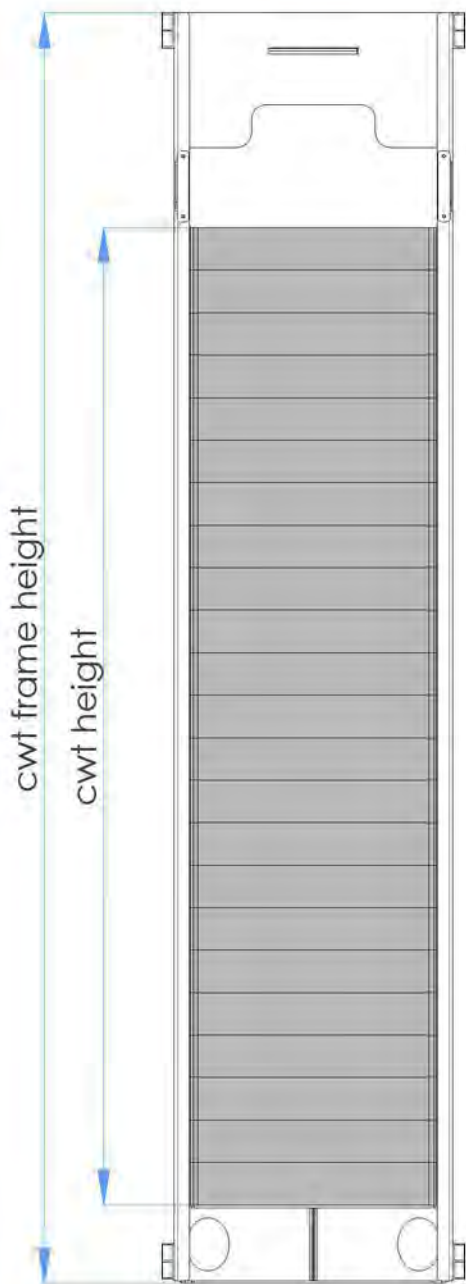

CWT Frame

1:1 Single Row

2:1 Double Row

2:1 Single Row

2:1 Single Row Belt

1:1 Single Row CWT Frame

3D View

1:1 Single Row CWT Frame

2D View

please check the dimensions at our technical tables.

2:1 Double Row CWT Frame

3D View

2:1 Double Row CWT Frame

2D View

please check the dimensions at our technical tables.

2:1 Single Row CWT Frame

3D View

2:1 Single Row CWT Frame

2D View

please check the dimensions at our technical tables.

2:1 Single Row-Belt CWT Frame

3D View

please check the dimensions at our technical tables.

1:1 single row

2:1 double row

capacity	1000kg	1275kg	1600kg	2000kg
no of passengers	13	17	20	26
CWT DBG [mm]	1010	1010	1010	1010
CWT length [mm]	960	960	960	960
CWT height [mm]	1800	2040	1680	2160
CWT frame height [mm]	2770	3010	2650	3130
pulley dia[mm] x channel x rope dia [mm]	Ø400*5*Ø10	Ø400*7*Ø10	Ø485*5*Ø12	Ø485*5*Ø12
CWT weight [kg] (approx.)	1500	1700	1950	2500