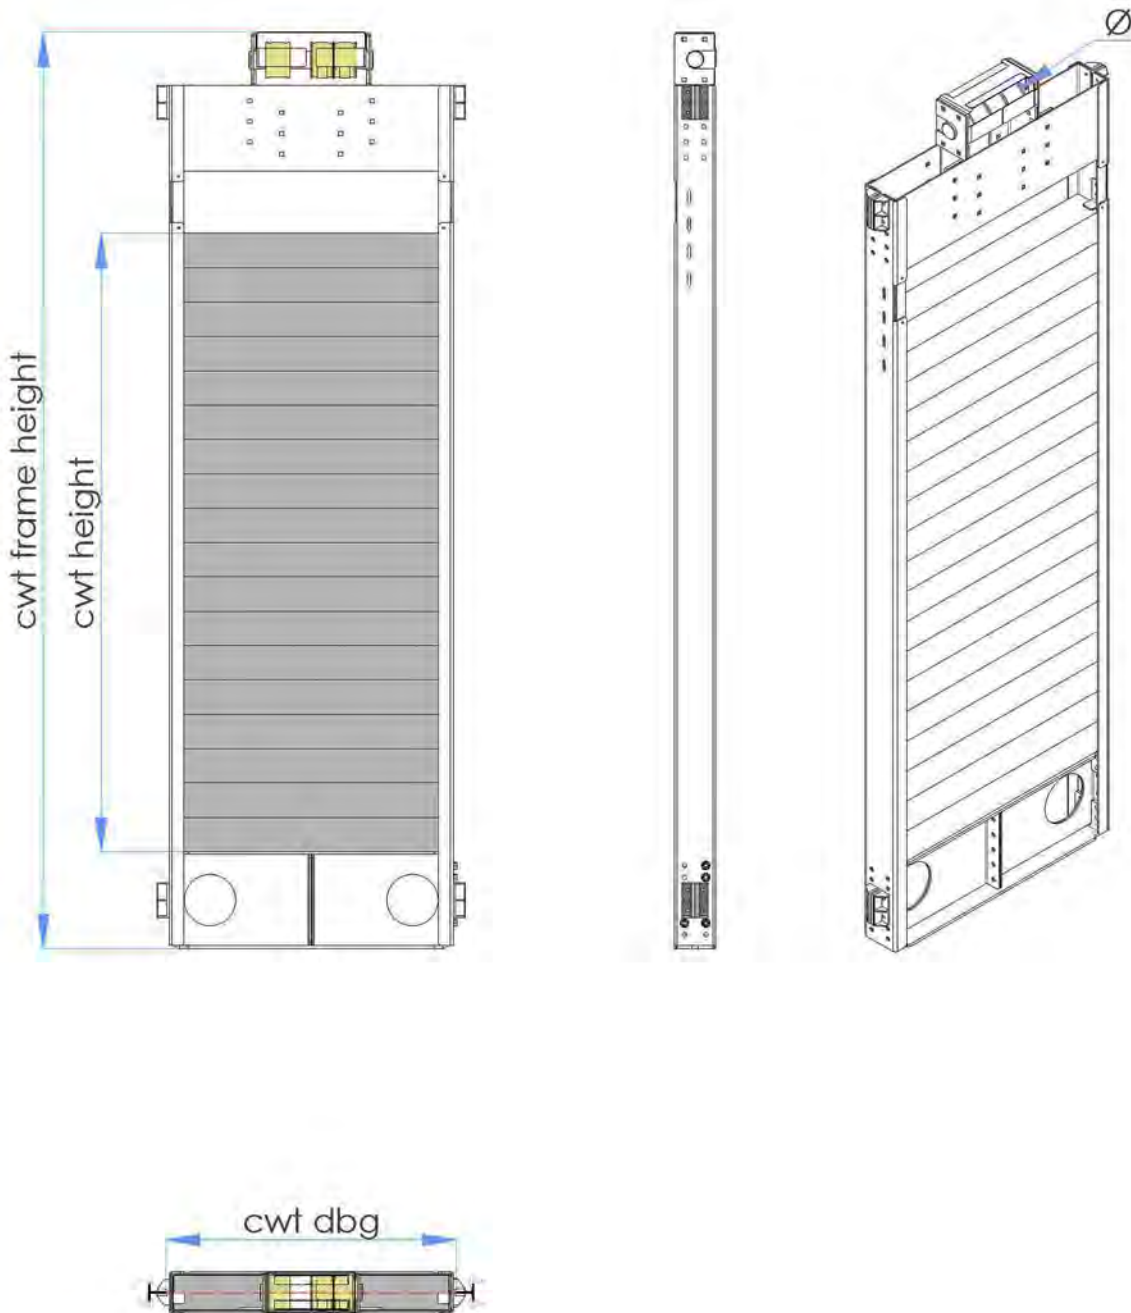

2D View

please check the dimensions at our technical tables.

2:1 Double Row CWT Frame

3D View

2:1 Double Row CWT Frame

2D View

please check the dimensions at our technical tables.

2:1 Single Row CWT Frame

3D View

2:1 Single Row CWT Frame

2D View

please check the dimensions at our technical tables.

2:1 Single Row-Belt CWT Frame

3D View

please check the dimensions at our technical tables.

1:1 single row

capacity	320 kg	400 kg	450 kg	630 kg	800 kg	1000 kg
no of passengers	4	5	6	8	10	13
CWT DBG [mm]	1010	1010	1010	1010	1010	1010
CWT length [mm]	960	960	960	960	960	960
CWT height [mm]	1920	2160	2400	2640	3000	2640
CWT frame height [mm]	2750	2990	3230	3470	3830	3470
channel x rope dia [mm]	5*Ø10	5*Ø10	5*Ø10	6*Ø8	8*Ø10	8*Ø10
CWT weight [kg] (approx.)	800	900	1000	1100	1250	1500

2:1 double row

capacity	1000kg	1275kg	1600kg	2000kg
no of passengers	13	17	20	26
CWT DBG [mm]	1010	1010	1010	1010
CWT length [mm]	960	960	960	960
CWT height [mm]	1800	2040	1680	2160
CWT frame height [mm]	2770	3010	2650	3130
pulley dia[mm] x channel x rope dia [mm]	Ø400*5*Ø10	Ø400*7*Ø10	Ø485*5*Ø12	Ø485*5*Ø12
CWT weight [kg] (approx.)	1500	1700	1950	2500