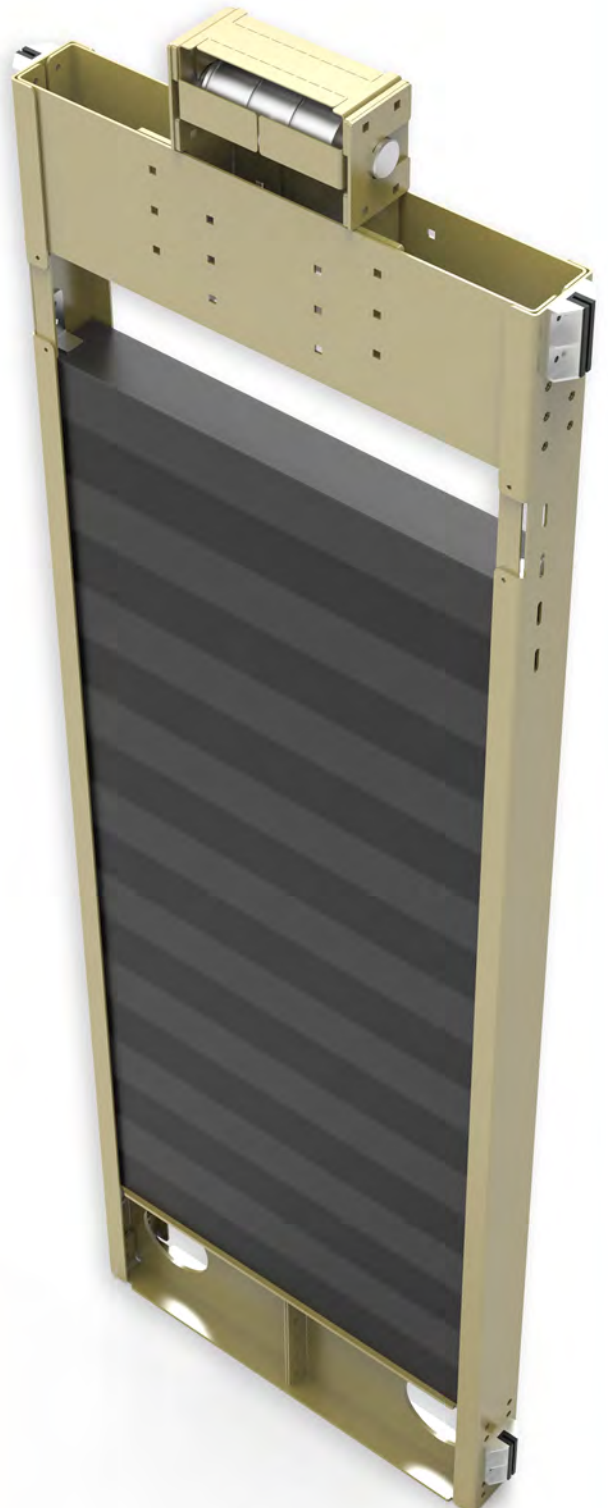

CWT Frame

1:1 Single Row

2:1 Double Row

2:1 Single Row

2:1 Single Row Belt

1:1 Single Row CWT Frame

3D View

1:1 Single Row CWT Frame

2D View

please check the dimensions at our technical tables.

2:1 Double Row CWT Frame

3D View

2:1 Double Row CWT Frame

2D View

please check the dimensions at our technical tables.

2:1 Single Row CWT Frame

3D View

2:1 Single Row CWT Frame

2D View

please check the dimensions at our technical tables.

2:1 Single Row-Belt CWT Frame

3D View

please check the dimensions at our technical tables.

1:1 single row

capacity	320 kg	400 kg	450 kg	630 kg	800 kg	1000 kg
no of passengers	4	5	6	8	10	13
CWT DBG [mm]	1010	1010	1010	1010	1010	1010
CWT length [mm]	960	960	960	960	960	960
CWT height [mm]	1920	2160	2400	2640	3000	2640
CWT frame height [mm]	2750	2990	3230	3470	3830	3470
channel x rope dia [mm]	5*Ø10	5*Ø10	5*Ø10	6*Ø8	8*Ø10	8*Ø10
CWT weight [kg] (approx.)	800	900	1000	1100	1250	1500