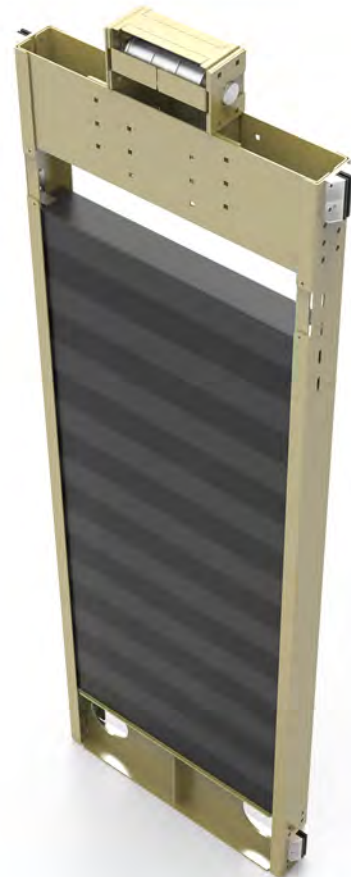

CWT Frame

1:1 Single Row

2:1 Double Row

2:1 Single Row

2:1 Single Row Belt

1:1 Single Row CWT Frame

3D View

1:1 Single Row CWT Frame

2D View

please check the dimensions at our technical tables.

2:1 Double Row CWT Frame

3D View

2:1 Double Row CWT Frame

2D View

please check the dimensions at our technical tables.

2:1 Single Row CWT Frame

3D View

2:1 Single Row CWT Frame

2D View

please check the dimensions at our technical tables.

2:1 Single Row-Belt CWT Frame

3D View

please check the dimensions at our technical tables.

1:1 single row

capacity	320 kg	400 kg	450 kg	630 kg	800 kg	1000 kg
no of passengers	4	5	6	8	10	13
CWT DBG [mm]	1010	1010	1010	1010	1010	1010
CWT length [mm]	960	960	960	960	960	960
CWT height [mm]	1920	2160	2400	2640	3000	2640
CWT frame height [mm]	2750	2990	3230	3470	3830	3470
channel x rope dia [mm]	5*Ø10	5*Ø10	5*Ø10	6*Ø8	8*Ø10	8*Ø10
CWT weight [kg] (approx.)	800	900	1000	1100	1250	1500