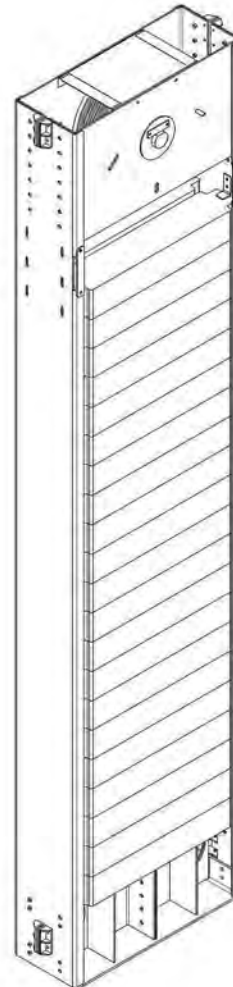

CWT Frame

1:1 Single Row

2:1 Double Row

2:1 Single Row

2:1 Single Row Belt

1:1 Single Row CWT Frame

3D View

1:1 Single Row CWT Frame

2D View

please check the dimensions at our technical tables.

2:1 Double Row CWT Frame

3D View

2:1 Double Row CWT Frame

2D View

please check the dimensions at our technical tables.

2:1 Single Row CWT Frame

3D View

2:1 Single Row CWT Frame

2D View

please check the dimensions at our technical tables.

2:1 Single Row-Belt CWT Frame

3D View

please check the dimensions at our technical tables.

1:1 single row

2:1 double row

capacity	1000kg	1275kg	1600kg	2000kg
no of passengers	13	17	20	26
CWT DBG [mm]	1010	1010	1010	1010
CWT length [mm]	960	960	960	960
CWT height [mm]	1800	2040	1680	2160
CWT frame height [mm]	2770	3010	2650	3130
pulley dia[mm] x channel x rope dia [mm]	Ø400*5*Ø10	Ø400*7*Ø10	Ø485*5*Ø12	Ø485*5*Ø12
CWT weight [kg] (approx.)	1500	1700	1950	2500